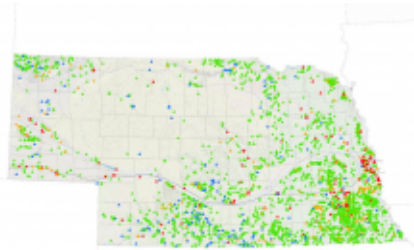

Critical Issues: Map of the Day - Dams in Nebraska

#MapOfTheDay! Today the [Critical Issues Program (@AGI_GeoIssues)](#) shared an interactive map from the [Nebraska Department of Natural Resources (@NebraskaDNR)](#) shows the locations of dams across Nebraska.

Tags:

1. [geotimes](#), [map](#), [mapping](#), [critical issues](#)
2. ---