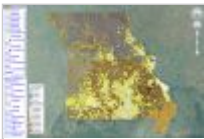

Search Maps & Visualizations

Displaying 1 - 6 of a total of 6 maps & visualizations

Enter your search terms

[Interactive map of environmental information in Minnesota](#)

Minnesota Department of Natural Resources

[Interactive map of Florida's geology and natural resources](#)

Florida Geological Survey

[Interactive map of Kentucky's geology and natural resources](#)

Kentucky Geological Survey

[Interactive map of Missouri's geology and natural resources](#)

Missouri Geological Survey

[Interactive map of Virginia's geology and natural resources](#)

Virginia Division of Geology and Mineral Resources

[Interactive map of water wells and springs in Kentucky](#)
Kentucky Geological Survey