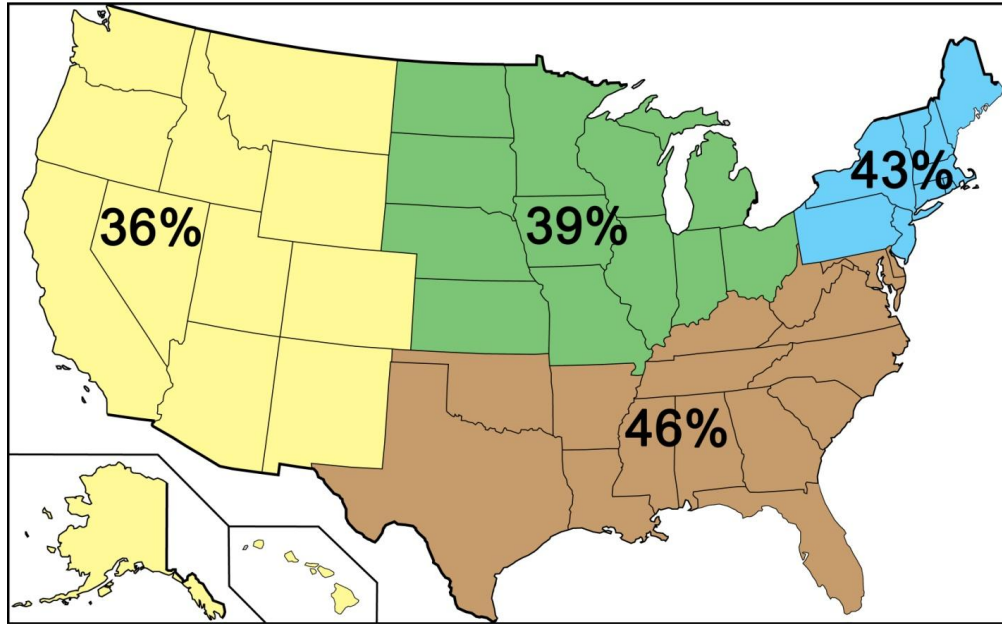

Table 2: Top Graduate Institutions of NSF Geoscience Graduate Fellows (2000-2009)

Percentage of Geoscience NSF Graduate Fellows Who Earned Bachelor Degrees in the Same Region

Figure 3: Percentage of Geoscience NSF Graduate Fellows Who Earned Bachelor's Degrees in the Same Geographic Region (2000-2009)