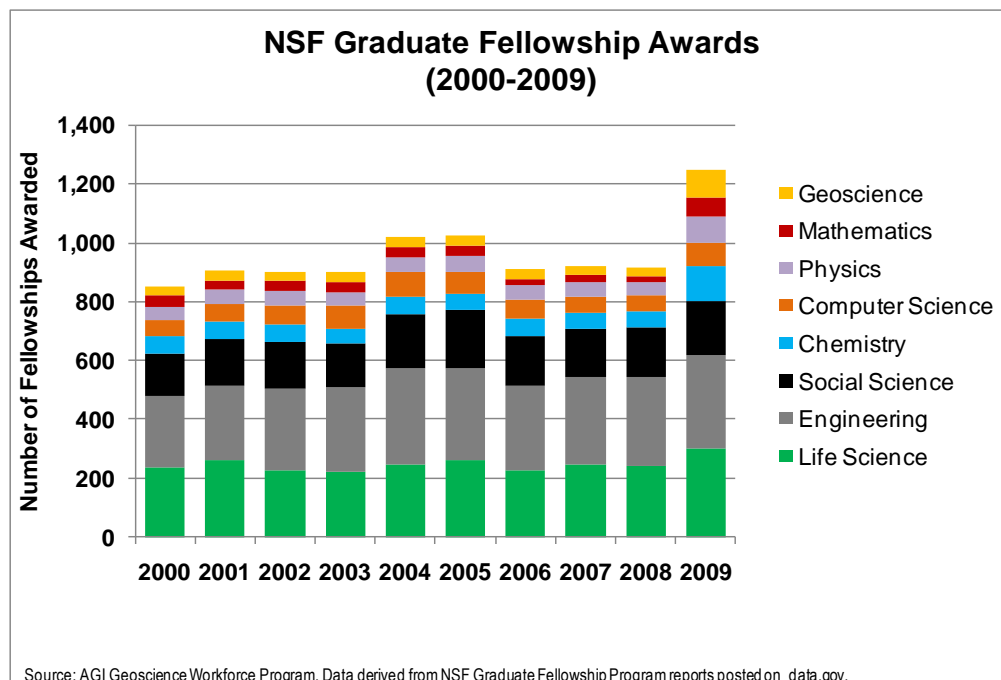

**[workforce@agiweb.org](mailto:workforce@agiweb.org)**

**<http://www.agiweb.org/workforce/>**

The NSF Graduate Fellowship program conferred 9,587 fellowships (Figure 1) to students in science and engineering fields between 2000 and 2009, amounting to a total value of \$388,273,500. On average, 927 ( $\pm 58$ ) graduate fellowships were awarded per year between 2000 and 2008. Between 2000 and 2008, the majority (56-59%) of these fellowships were awarded to graduate students in the life sciences and engineering fields. During this period, approximately 3.5 percent of NSF graduate fellowships (~31 fellowships / year) were awarded to graduate students in the geosciences.

In 2009, there was a 37% increase from the previous year in the number of graduate fellowships awarded, and the percentage of fellowships awarded to graduate students in the life sciences and engineering disciplines dropped to 50 percent as other disciplines were awarded a higher proportion of fellowships. The percentage of fellowships awarded to graduate students in the geosciences nearly quadrupled between 2008 and 2009 (from 26 to 94), and in 2009 geoscience graduate fellowships comprised 8 percent of the total number of NSF graduate fellowship awards. Mathematics (23 to 66 fellowships), Chemistry (57 to 115 fellowships), and Physics (45 to 88 fellowships) also had large increases in the number of graduate fellowship awards between 2008 and 2009.

Figure 1: NSF Graduate Fellowships (2000-2009)

Between 2000 and 2009, a total of 350 geoscience NSF graduate fellowships were awarded. With the large increase in the number of fellowships awarded in 2009, the total value of the NSF graduate fellowships awarded to geoscience students jumped from just over \$1 million dollars to \$3.8 million dollars (Figure 2).