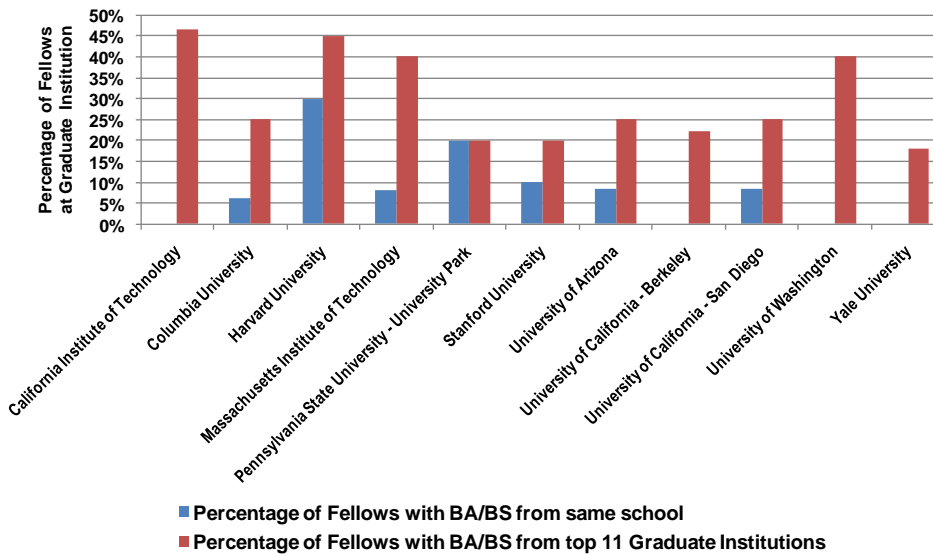

Percentage of Geoscience NSF Graduate Fellows who Earned BA/BS Degree from Top 11 Graduate Institutions

Source: AGI Geoscience Workforce Program. Data derived from NSF Graduate Fellowship Program reports posted on data.gov.

Figure 4: Percentage of Geoscience NSF Graduate Fellows who Earned BA/BS Degree from Top 11 Graduate Institutions (2000-2009)