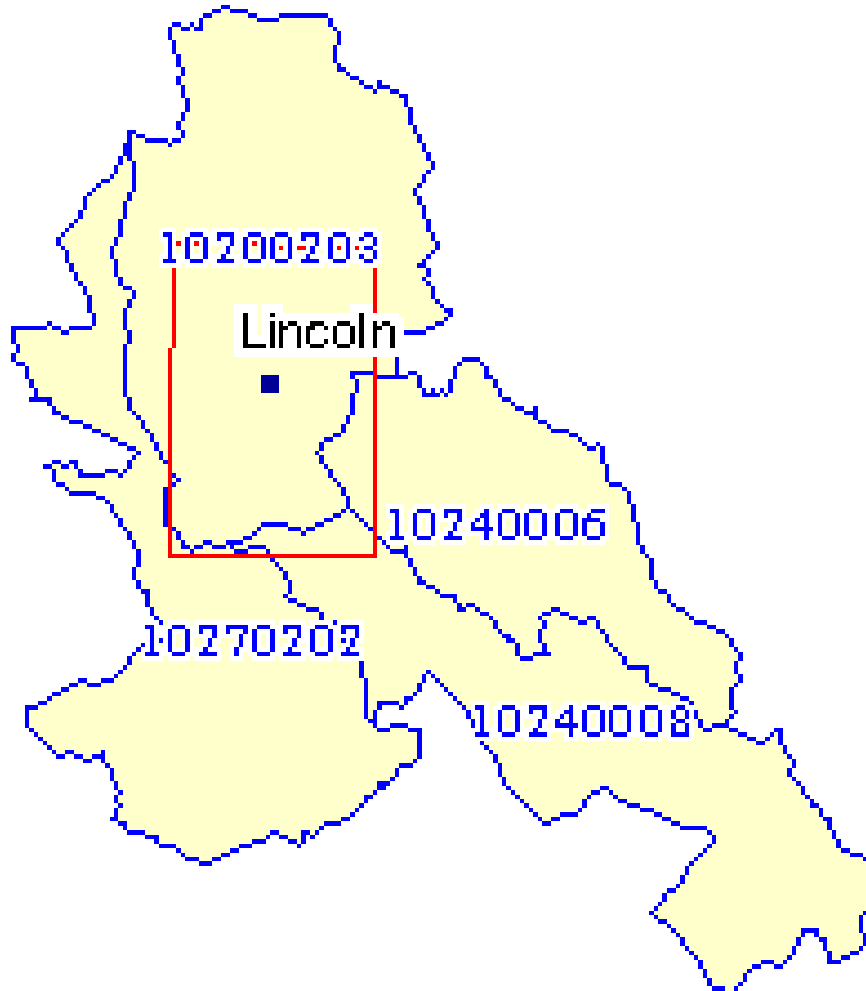

## LANCASTER COUNTY, NE AND ASSOCIATED WATERSHEDS

- Characteristic parts and properties of the system
- Boundaries of the system

# NEBRASKA GROUNDCOVER AND COUNTIES

## NEBRASKA WATERSHEDS IN THE MISSOURI RIVER BASIN & COUNTIES

Most of the map falls within the Missouri region. The northeast is part of the Ohio River Watershed, and the southwest portion of the map is part of the Arkansas White-Red Rivers Watershed.