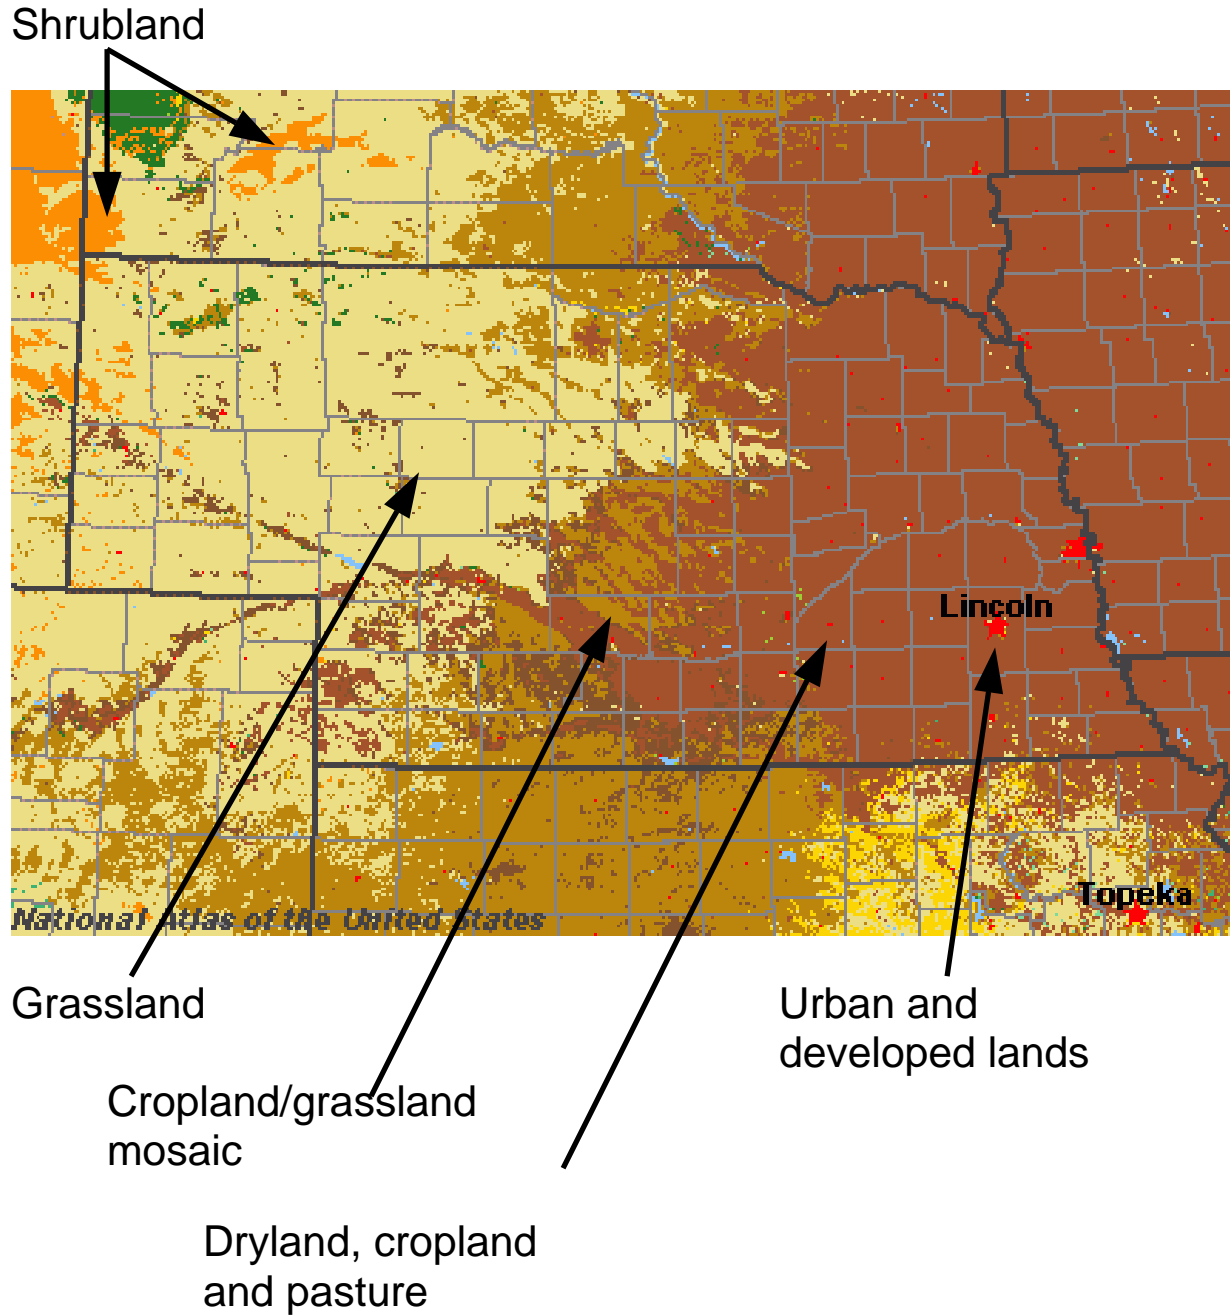

## LANCASTER COUNTY, NE AND ASSOCIATED WATERSHEDS

- Characteristic parts and properties of the system
- Boundaries of the system

# NEBRASKA GROUNDCOVER AND COUNTIES

## NEBRASKA WATERSHEDS IN THE MISSOURI RIVER BASIN & COUNTIES

Most of the map falls within the Missouri region. The northeast is part of the Ohio River Watershed, and the southwest portion of the map is part of the Arkansas White-Red Rivers Watershed.