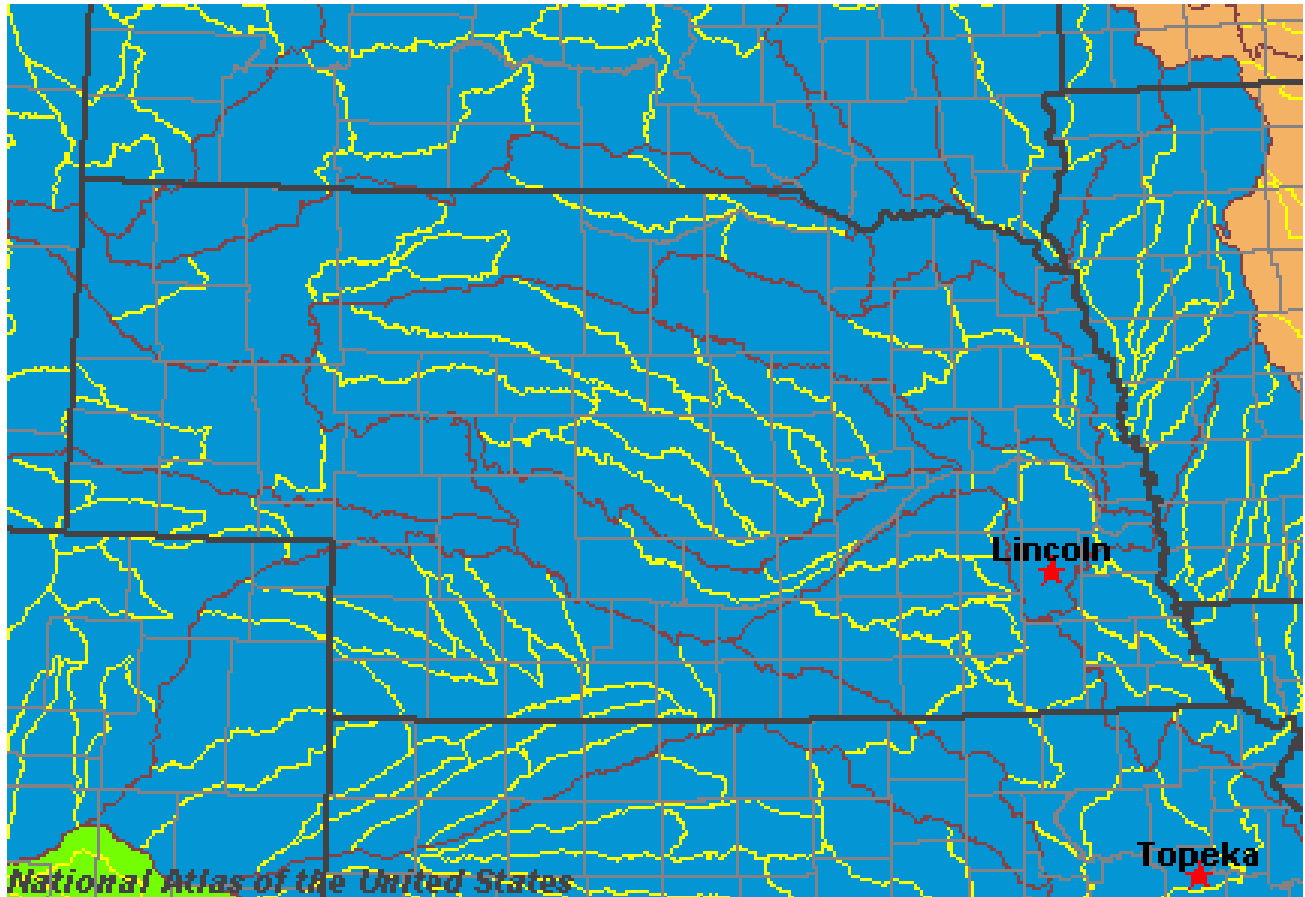

## LANCASTER COUNTY, NE AND ASSOCIATED WATERSHEDS

- Characteristic parts and properties of the system
- Boundaries of the system

# NEBRASKA GROUNDCOVER AND COUNTIES

## NEBRASKA WATERSHEDS IN THE MISSOURI RIVER BASIN & COUNTIES

Most of the map falls within the Missouri region. The northeast is part of the Ohio River Watershed, and the southwest portion of the map is part of the Arkansas White-Red Rivers Watershed.