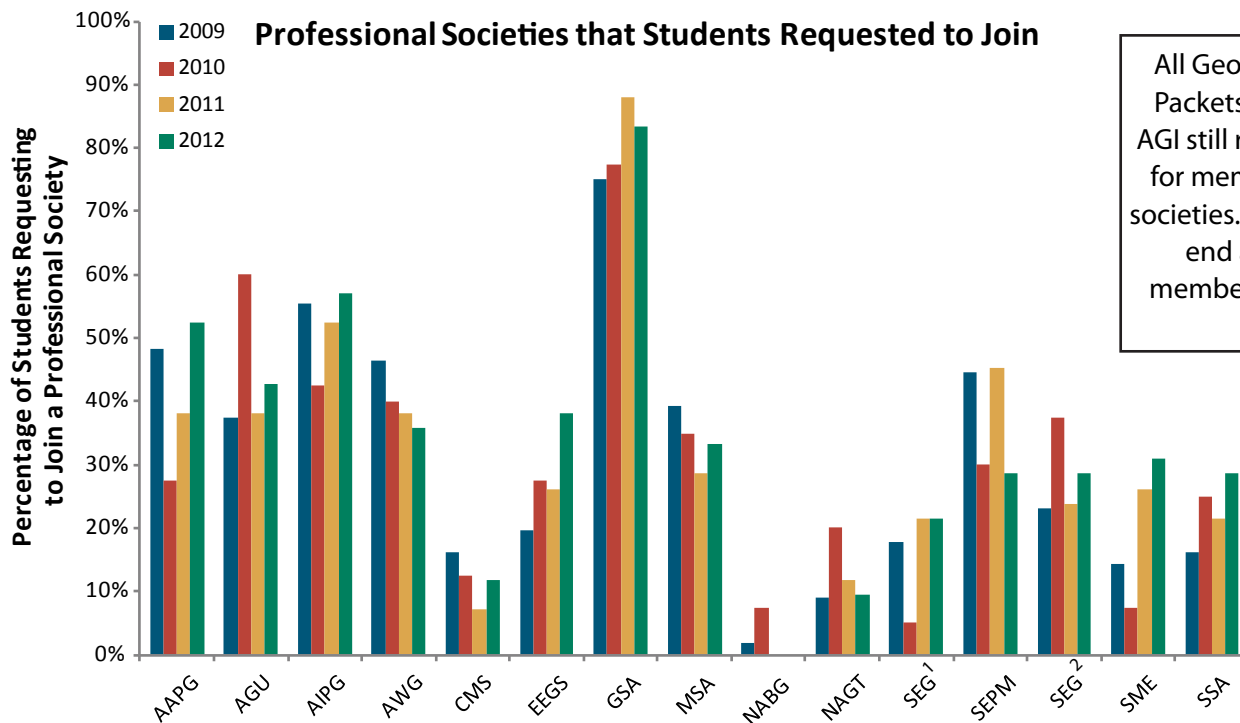

## GeoConnection Recruitment Packets - Final Update

Between 2009 and 2011, AGI sent out 2,279 packets to 82 geoscience departments across the United States to aid with their recruitment and retention efforts of undergraduate geoscience majors. Included in these packets were informational brochures from several of AGI's participating member societies, fliers with internship information, a copy of EARTH Magazine's "Workforce" edition, "Why Earth Science" DVD and a grain size ruler. In addition to these materials, AGI also offered students with free registration for up to five of AGI's professional membership societies to encourage students to become active within the geoscience community. These memberships are valid for one full year and included subscriptions to the societies' journals and publications. For more information, check out the preliminary data that were presented in Currents 54.

All GeoConnection Recruitment Packets were delivered by 2011. AGI still receives students' requests for memberships to professional societies. The program will officially end and no longer process membership requests starting in May 2013.