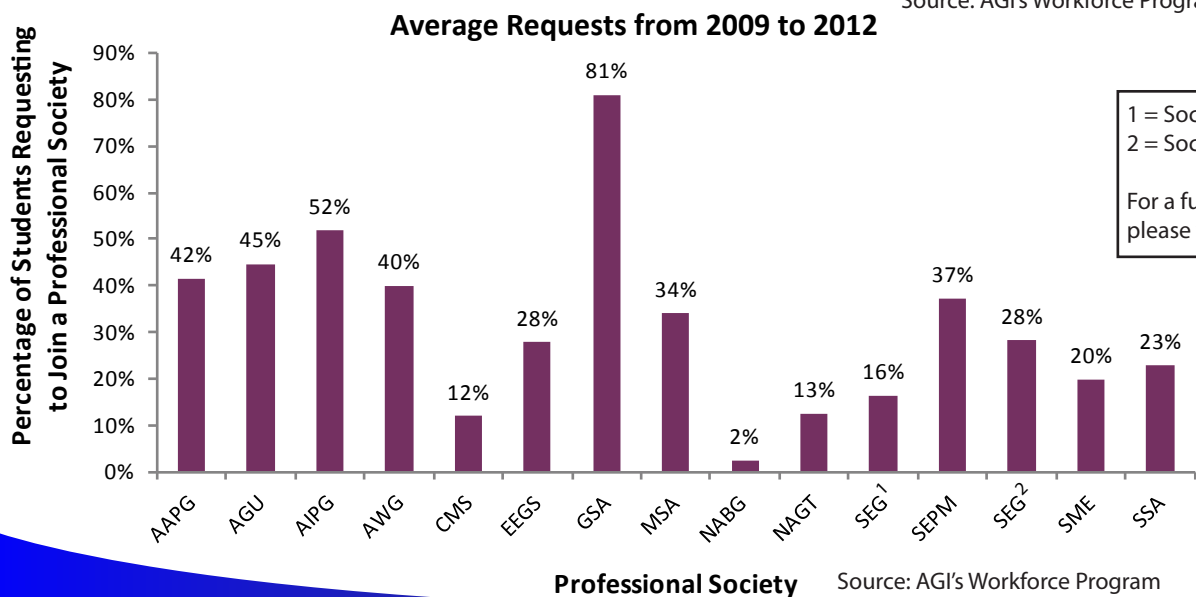

## GeoConnection Recruitment Packets - Final Update

Between 2009 and 2011, AGI sent out 2,279 packets to 82 geoscience departments across the United States to aid with their recruitment and retention efforts of undergraduate geoscience majors. Included in these packets were informational brochures from several of AGI's participating member societies, fliers with internship information, a copy of EARTH Magazine's "Workforce" edition, "Why Earth Science" DVD and a grain size ruler. In addition to these materials, AGI also offered students with free registration for up to five of AGI's professional membership societies to encourage students to become active within the geoscience community. These memberships are valid for one full year and included subscriptions to the societies' journals and publications. For more information, check out the preliminary data that were presented in Currents 54.

All GeoConnection Recruitment Packets were delivered by 2011. AGI still receives students' requests for memberships to professional societies. The program will officially end and no longer process membership requests starting in May 2013.